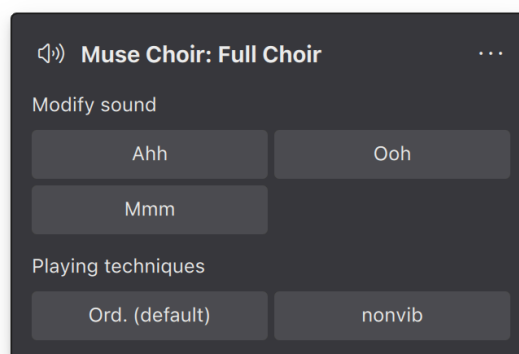

Women

Key Articulations

Advanced Legato: Ensures smooth, connected notes during regular playing.

Fast Runs Mode: Triggered for notes played in quick succession.

Sustain

Sustain - non-vibrato

Sustain marcato

Staccato and staccatissimo

Vowels/Lyrics

Ahh

Ooh

Mmm

Accessing Vowels/Lyrics in MuseScore Studio

There are two ways to select the vowel types in Muse Choir:

1. Staff Text menu
2. Lyrics

Staff text: To assign a vowel, first select the starting note, then assign Staff Text to it. Clicking on the speaker icon above the staff of the note assigned will open the Playing Techniques menu. From there, you can select the desired vowel.